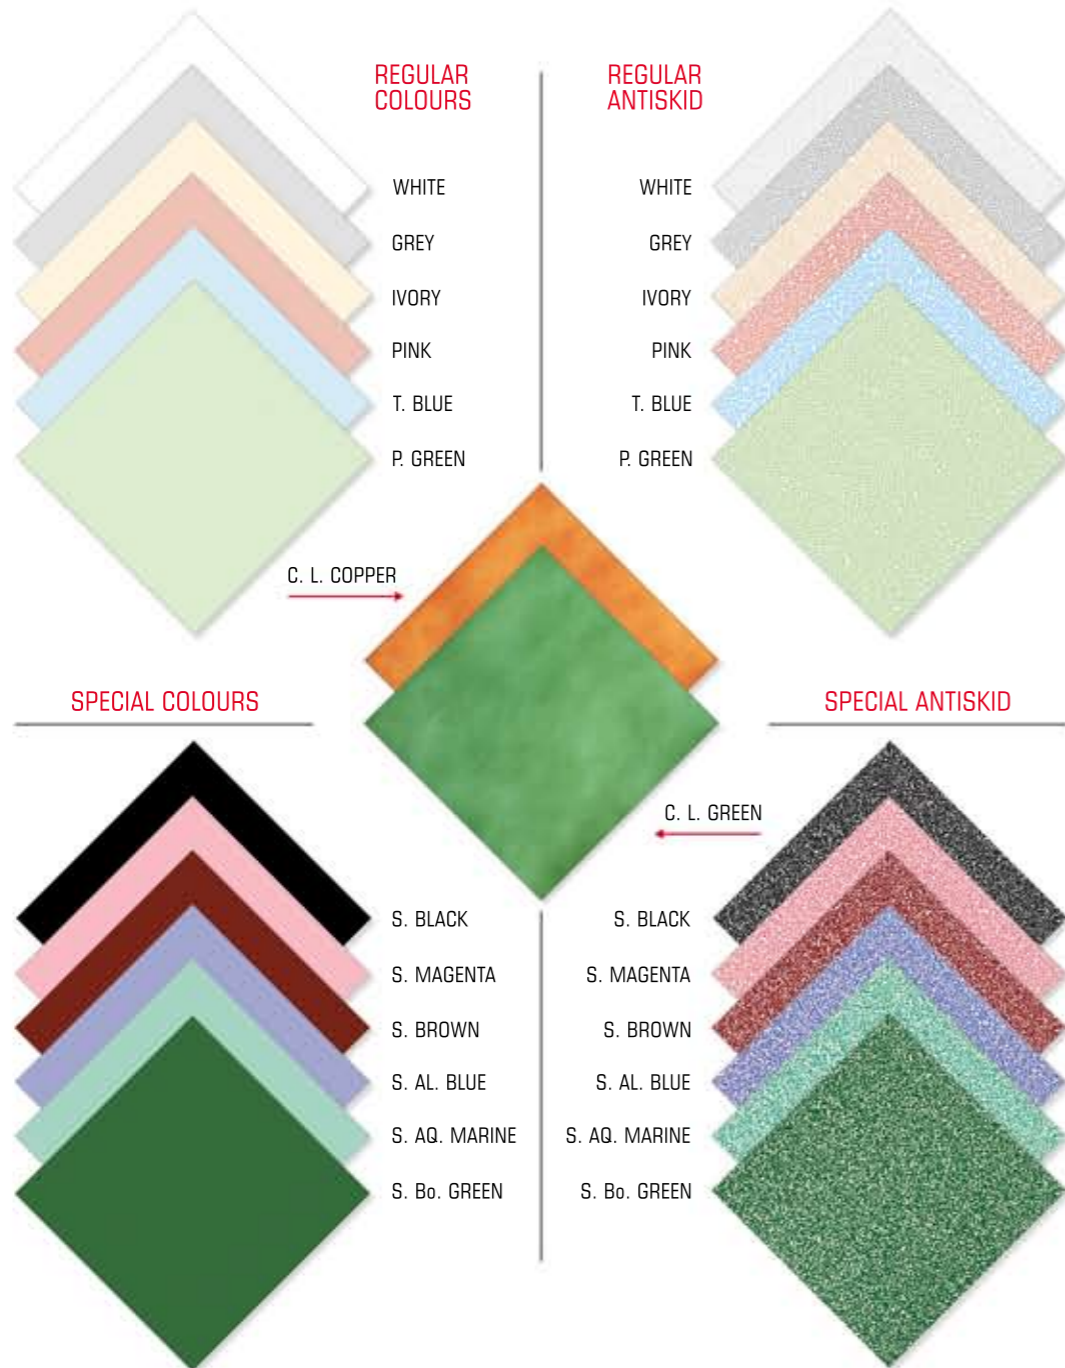

INDEX

4 Plain / Anti Skid Colors

5 A R C Colors Series

6 Onyx Colours Series

7 Hexa Colours Series

8 Checks Colours Series

9 Aqua Colours Series

10 Lexa/Waves Colours Series

27 Peabuls Colour Series

28 Rustik Series

29 Heavy Duty Series

32 Matt White Print Series

34 Matt Ivory Print Series

ONYX WHITE ONYX IVORY

ONYX GREY

ONYX PINK

ONYX T. BLUE

ONYX P. GREEN

ONYX Sp. AQ. MARINE

ONYX Sp. BLACK

ONYX Sp. MAGENTA

ONYX Sp. WOODEN

ONYX Sp. AL. BLUE

ONYX Sp. Bo. GREEN

ONYX Sp. RED BROWN

HEXA WHITE HEXA GREY

HEXA IVORY

HEXA PINK

HEXA T. BLUE

HEXA P. GREEN

HEXA Sp. AQ. MARINE

HEXA Sp. BLACK